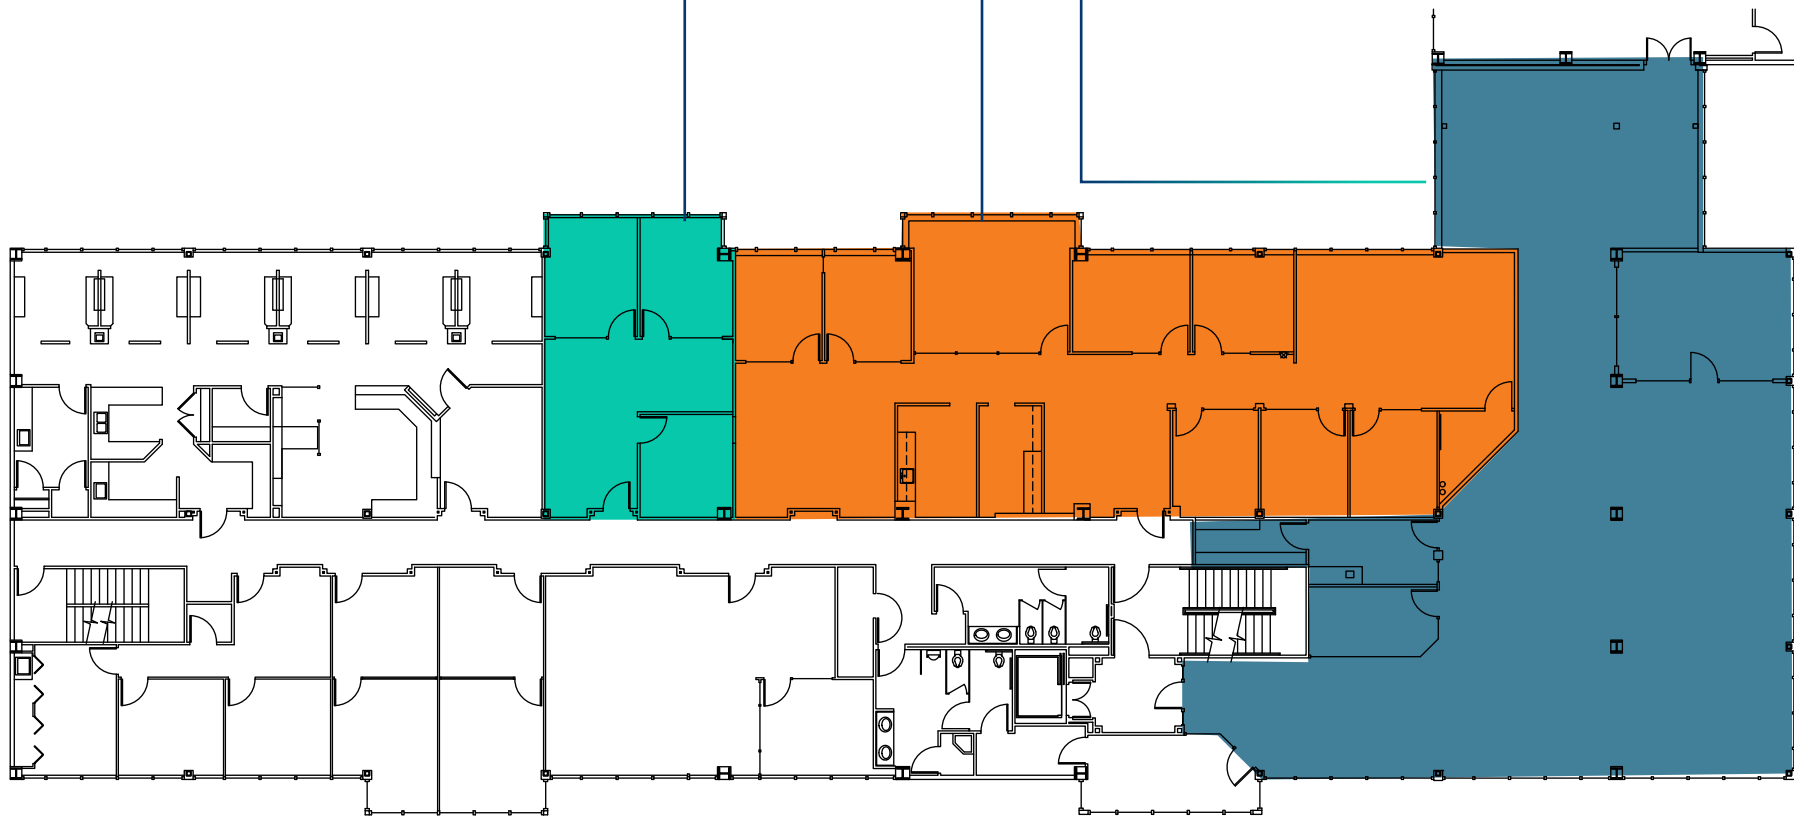

765 BAYWOOD DRIVE

FIRST FLOOR

SUITE 131: ±398

765 BAYWOOD DRIVE

SECOND FLOOR

VIRTUAL TOUR

BLDG 765 | STE. 239
±3,688 SF

SUITE 235: ±838 SF

SUITE 237: ±3,074 SF

SUITE 239: ±3,688 SF

COMBINE SUITES:
±7,600 SF

765 BAYWOOD DRIVE

THIRD FLOOR