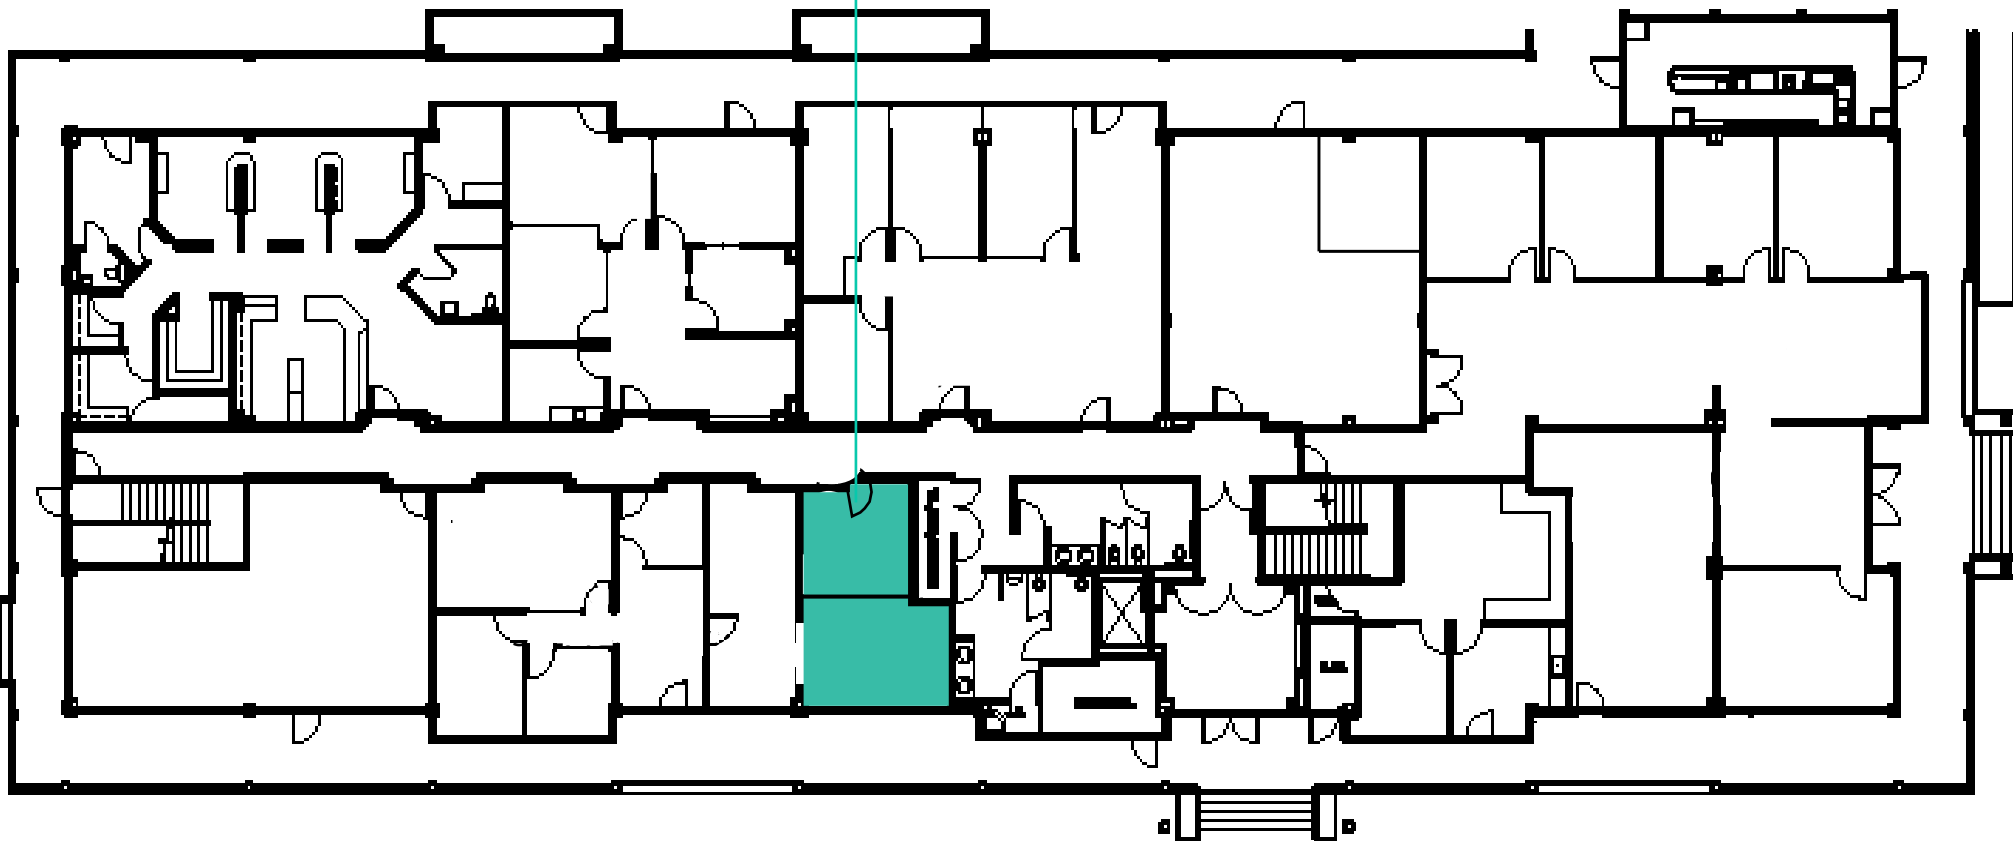

765 BAYWOOD DRIVE

FIRST FLOOR

SUITE 131: ±398

765 BAYWOOD DRIVE

SECOND FLOOR

VIRTUAL TOUR

BLDG 765 | STE. 239
±3,688 SF

SUITE 235: ±838 SF

SUITE 237: ±3,074 SF

SUITE 239: ±3,688 SF

COMBINE SUITES:
±7,600 SF

765 BAYWOOD DRIVE

THIRD FLOOR