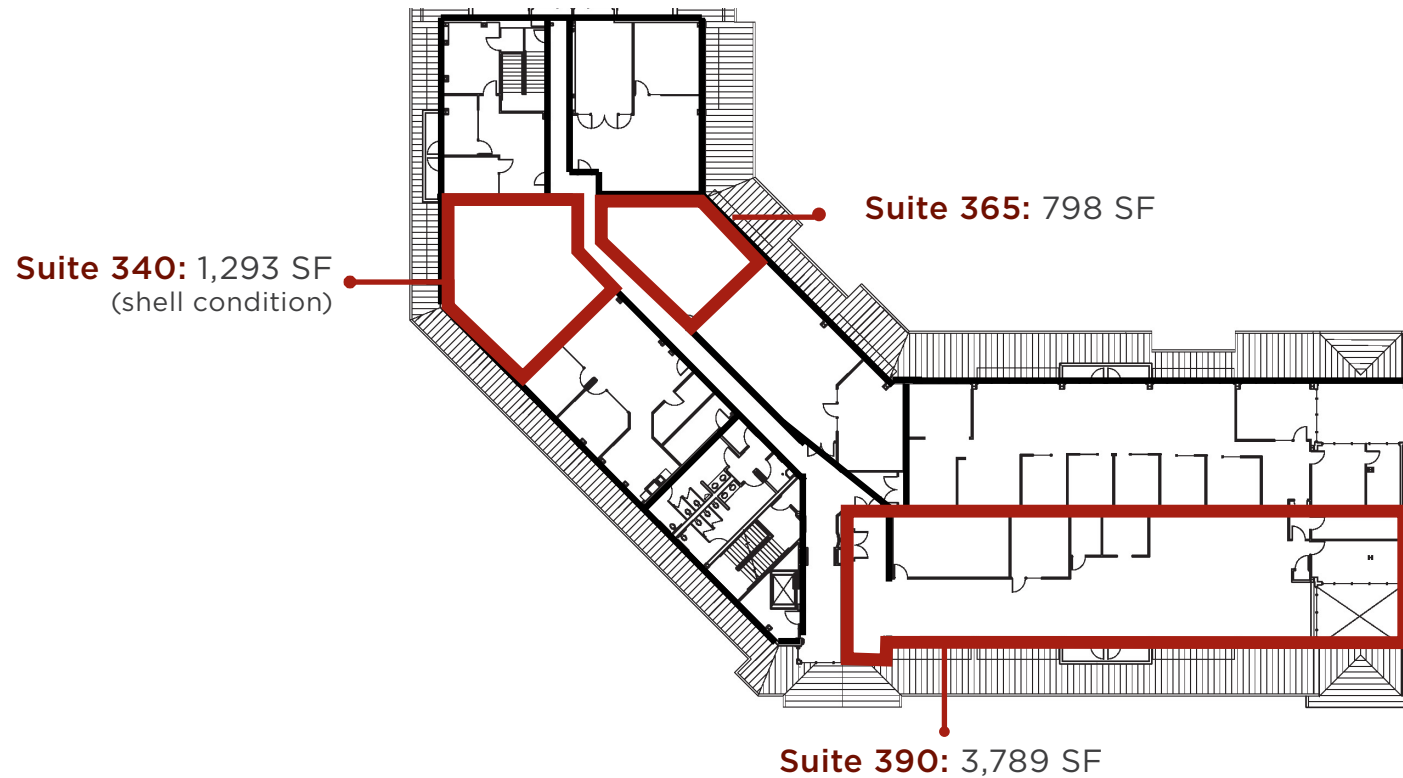

755 BAYWOOD DRIVE

www.PetalumaMarinaBusinessCenter.com

THIRD FLOOR

To Schedule a Tour or for More Information, Please Contact The Dowling-Bracco Team of JLL | www.DBREA.com

TONY SARNO
tony.sarno@am.jll.com
(707) 217 7196
RE License No: 01430933